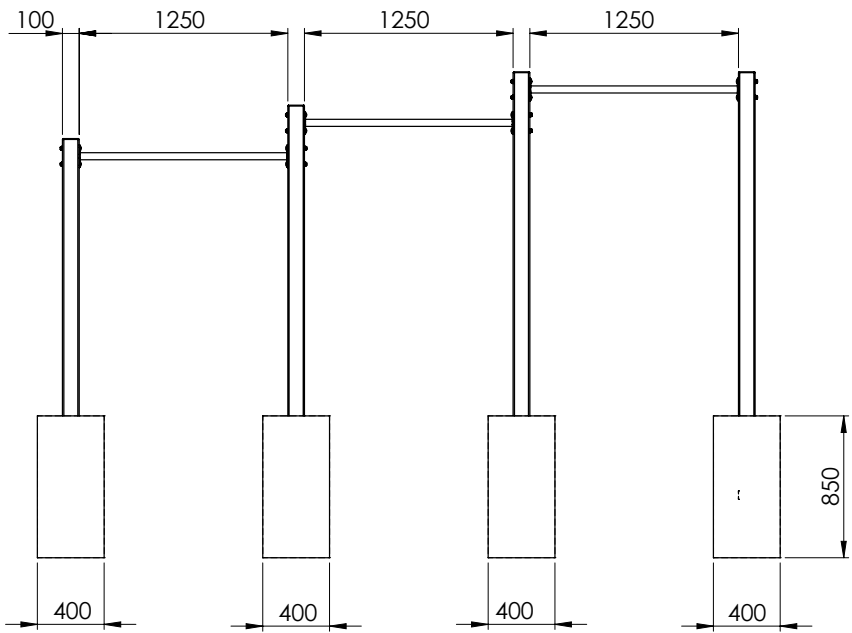

CC

1	Upright Post - Single 2.8		1x 100 x 100 x 2660	34.2kg
2	Upright Post - Double 2.6		1x 100 x 100 x 2862	31.1kg
3	Upright Post - Double 2.8		1x 100 x 100 x 2860	34.4kg
4	Upright Post - Single 2.4		1x 1250 x 66 x 2460	29.6kg
4	Pull Up Bar		3x 1250 x 66 x 135	4.1kg