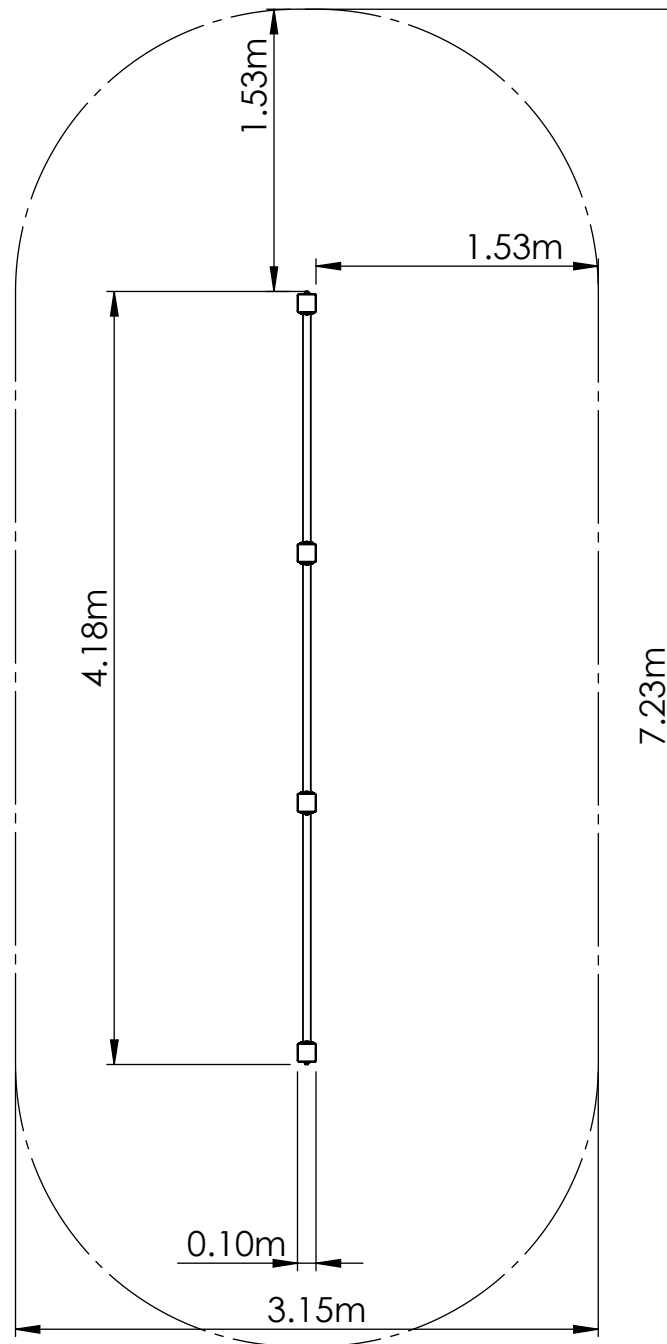

CC

1	Upright Post - Single 2.8		1x 100 x 100 x 2660	34.2kg
2	Upright Post - Double 2.6		1x 100 x 100 x 2862	31.1kg
3	Upright Post - Double 2.8		1x 100 x 100 x 2860	34.4kg
4	Upright Post - Single 2.4		1x 1250 x 66 x 2460	29.6kg
4	Pull Up Bar		3x 1250 x 66 x 135	4.1kg