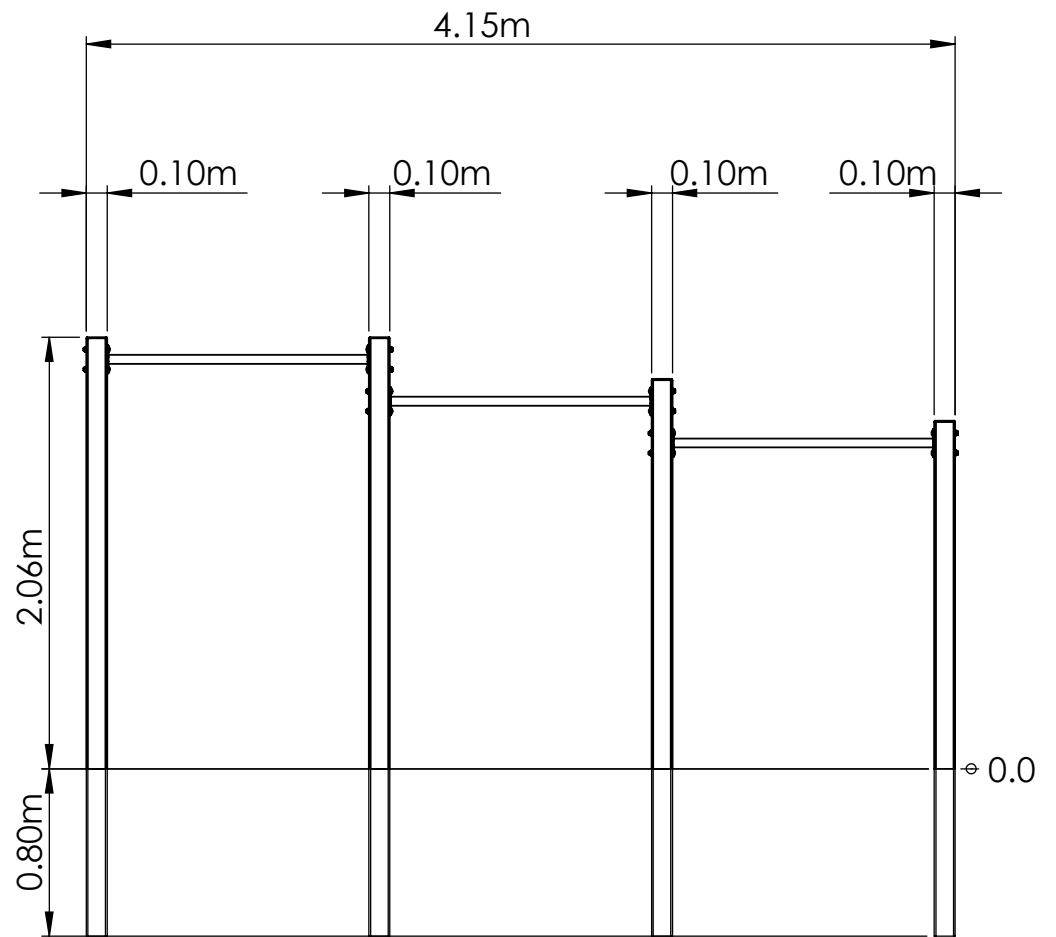

CC

1	Upright Post - Single 2.8		1x 100 x 100 x 2660	34.2kg
2	Upright Post - Double 2.6		1x 100 x 100 x 2862	31.1kg
3	Upright Post - Double 2.8		1x 100 x 100 x 2860	34.4kg
4	Upright Post - Single 2.4		1x 1250 x 66 x 2460	29.6kg
4	Pull Up Bar		3x 1250 x 66 x 135	4.1kg