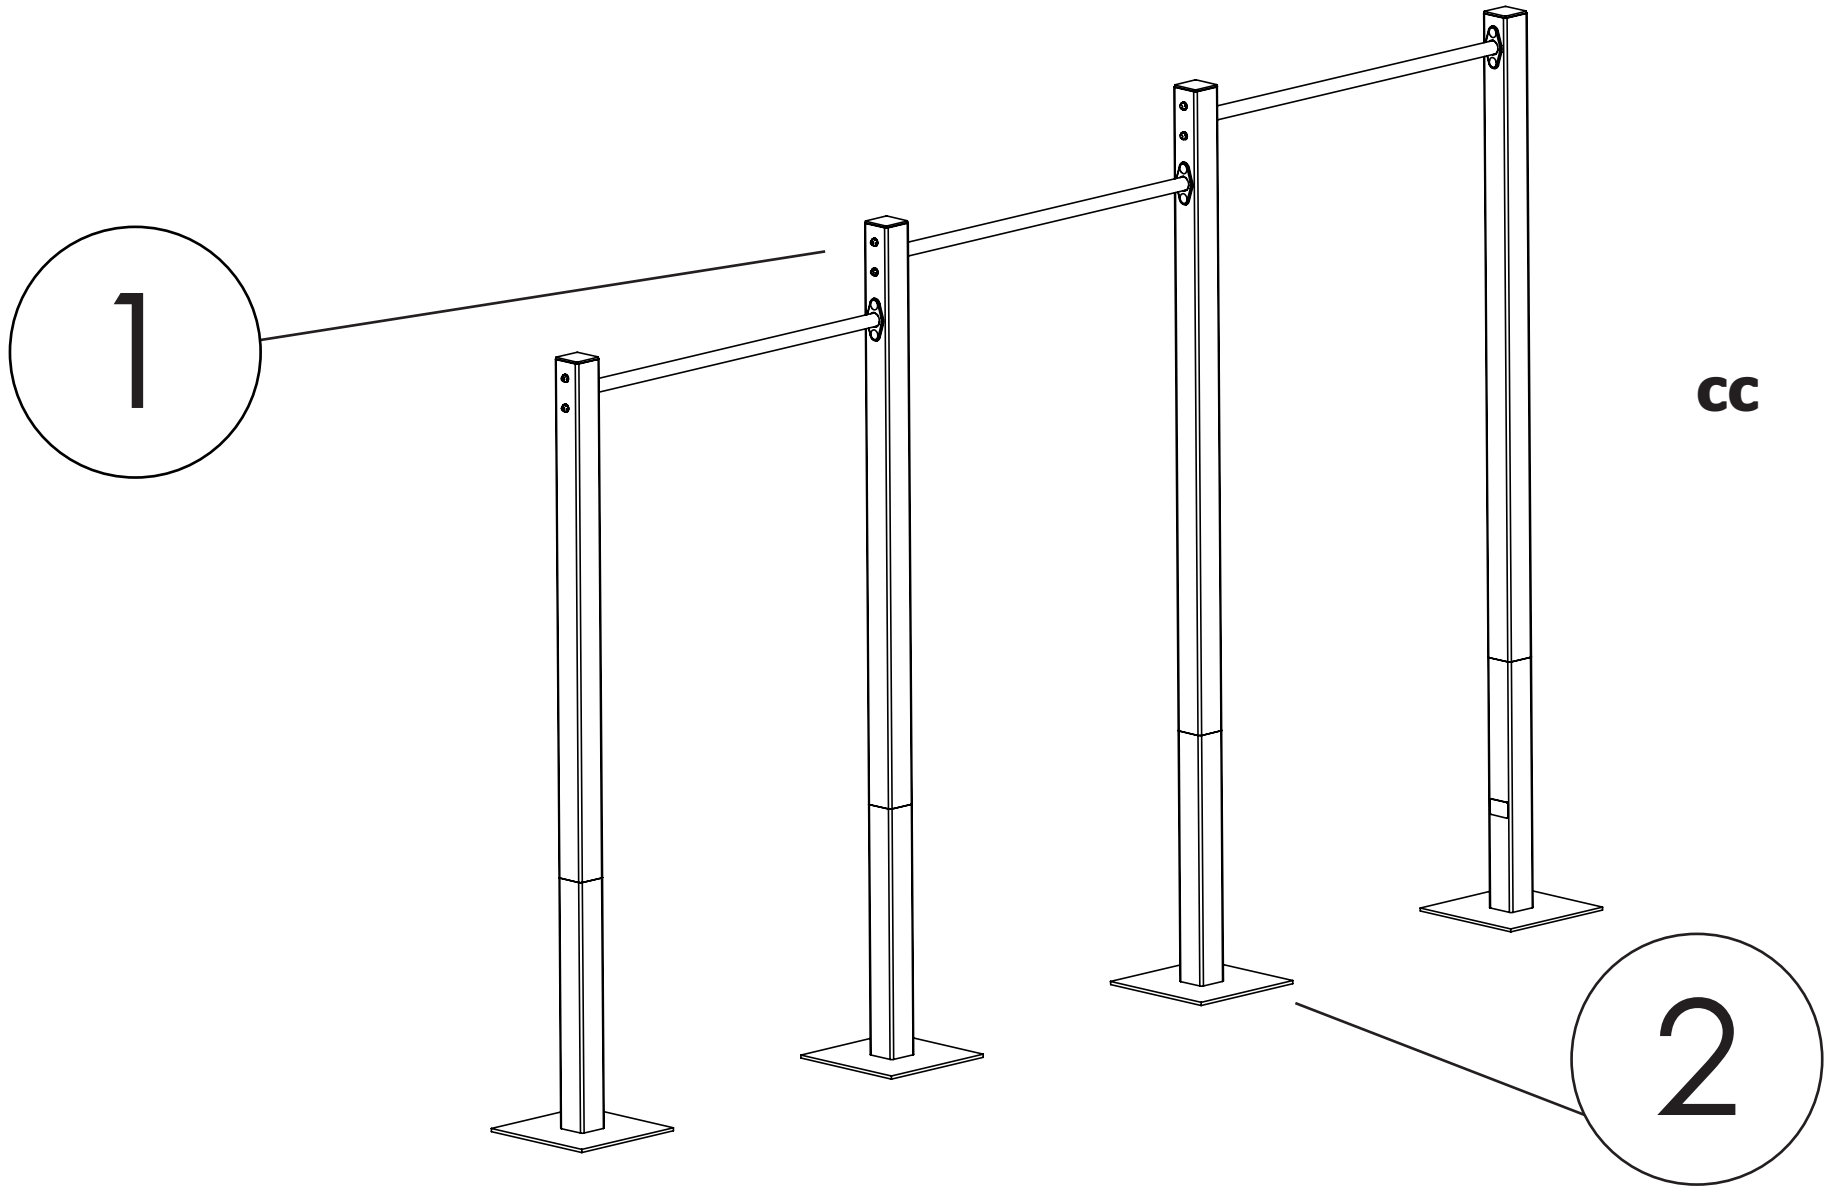

CC

1	Upright Post - Single 2.8		1x 100 x 100 x 2660	34.2kg
2	Upright Post - Double 2.6		1x 100 x 100 x 2862	31.1kg
3	Upright Post - Double 2.8		1x 100 x 100 x 2860	34.4kg
4	Upright Post - Single 2.4		1x 1250 x 66 x 2460	29.6kg
4	Pull Up Bar		3x 1250 x 66 x 135	4.1kg