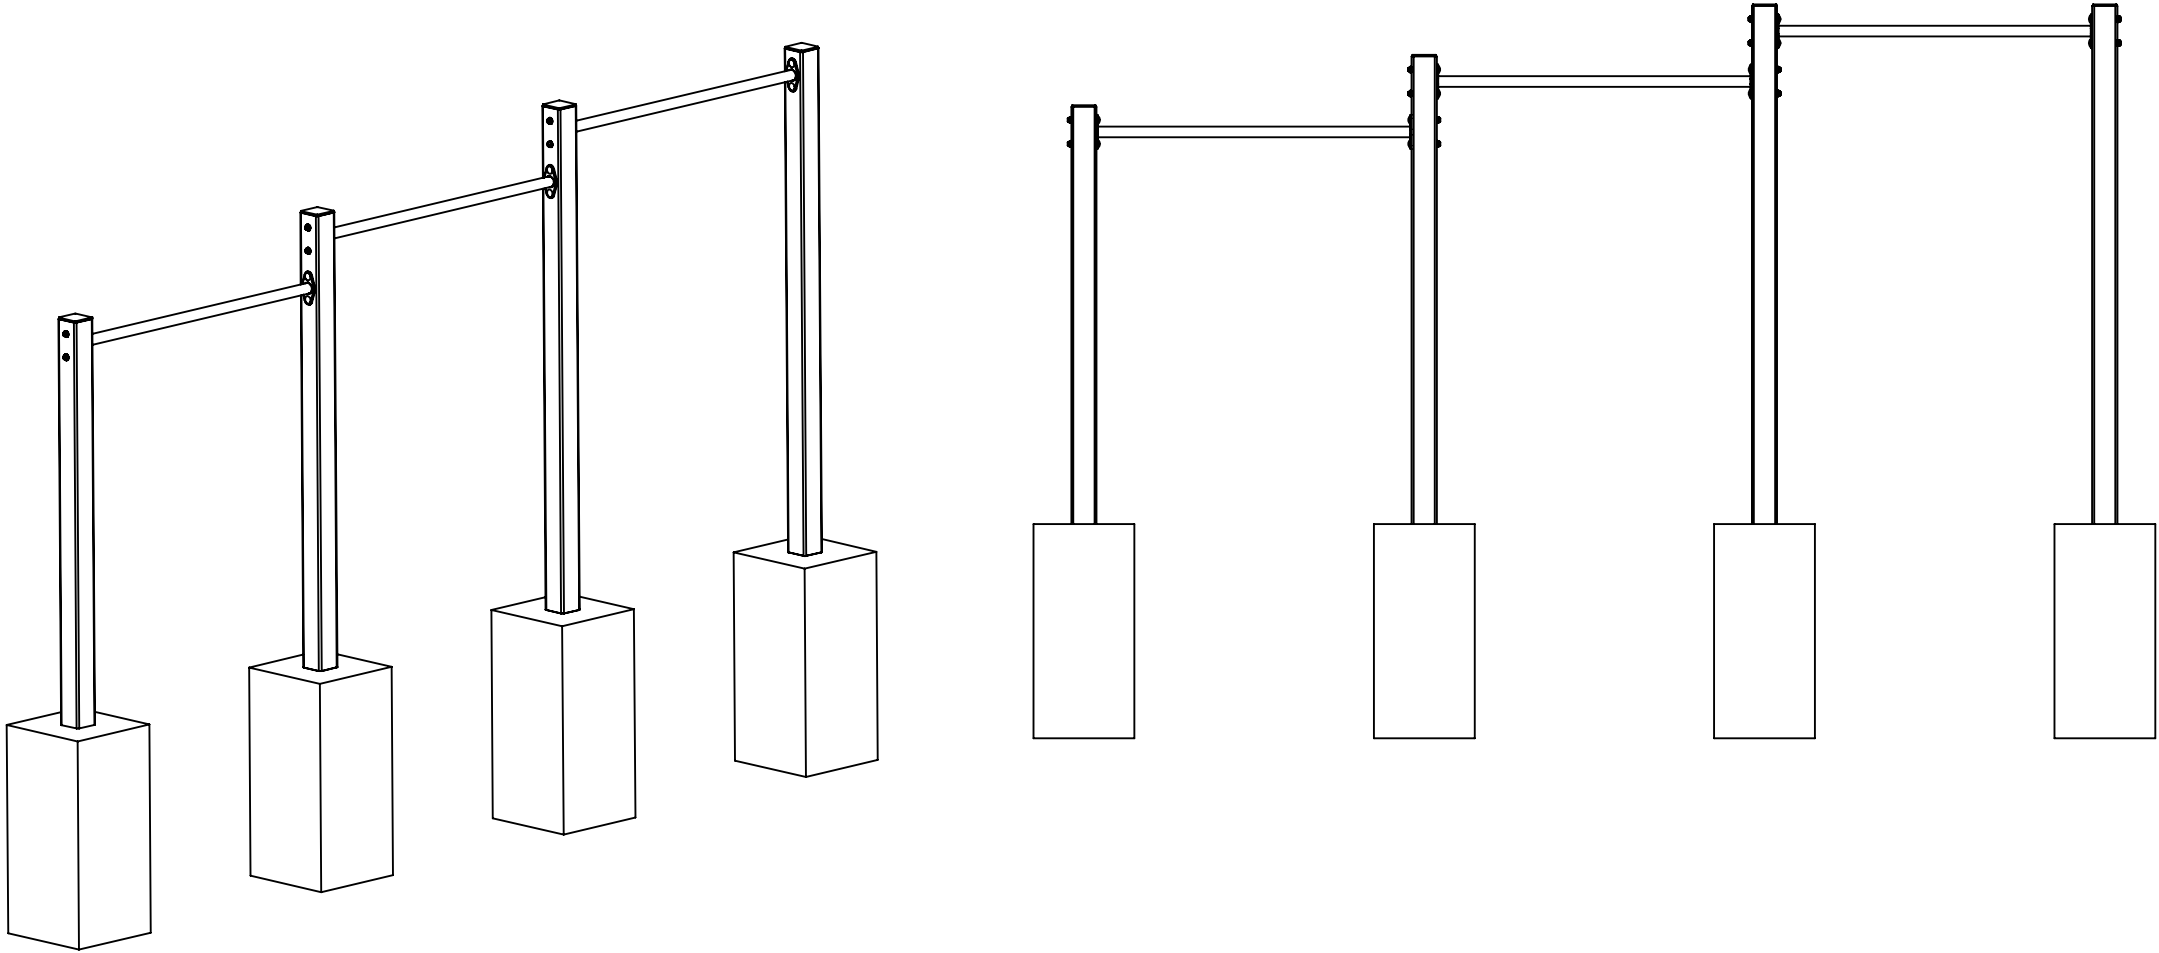

CC

1	Upright Post - Single 2.8		1x 100 x 100 x 2660	34.2kg
2	Upright Post - Double 2.6		1x 100 x 100 x 2862	31.1kg
3	Upright Post - Double 2.8		1x 100 x 100 x 2860	34.4kg
4	Upright Post - Single 2.4		1x 1250 x 66 x 2460	29.6kg
4	Pull Up Bar		3x 1250 x 66 x 135	4.1kg