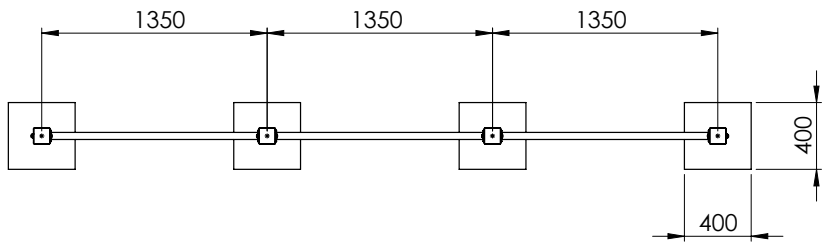

CC

1	Upright Post - Single 2.8		1x 100 x 100 x 2660	34.2kg
2	Upright Post - Double 2.6		1x 100 x 100 x 2862	31.1kg
3	Upright Post - Double 2.8		1x 100 x 100 x 2860	34.4kg
4	Upright Post - Single 2.4		1x 1250 x 66 x 2460	29.6kg
4	Pull Up Bar		3x 1250 x 66 x 135	4.1kg