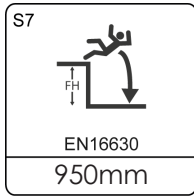

CC

1	Upright Post - Single 2.8		1x 100 x 100 x 2660	34.2kg
2	Upright Post - Double 2.6		1x 100 x 100 x 2862	31.1kg
3	Upright Post - Double 2.8		1x 100 x 100 x 2860	34.4kg
4	Upright Post - Single 2.4		1x 1250 x 66 x 2460	29.6kg
4	Pull Up Bar		3x 1250 x 66 x 135	4.1kg