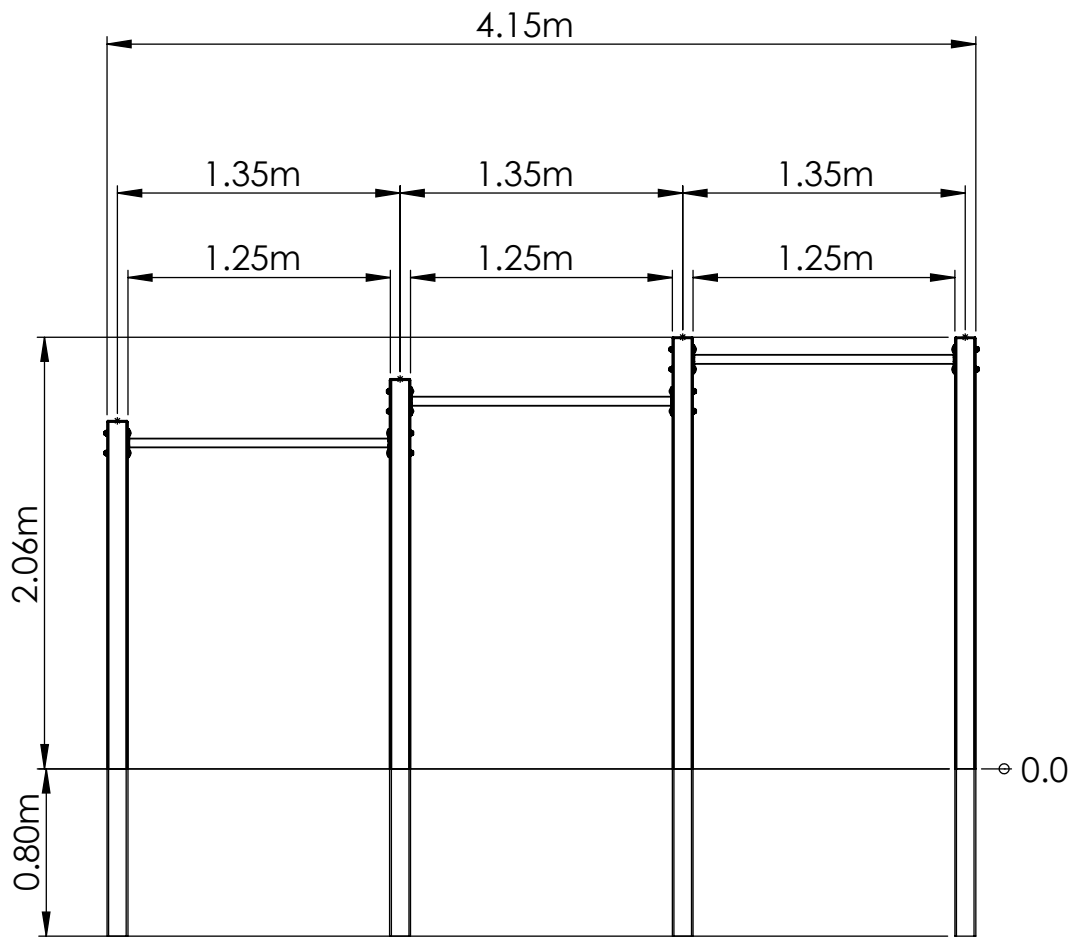

CC

1	Upright Post - Single 2.8		1x 100 x 100 x 2660	34.2kg
2	Upright Post - Double 2.6		1x 100 x 100 x 2862	31.1kg
3	Upright Post - Double 2.8		1x 100 x 100 x 2860	34.4kg
4	Upright Post - Single 2.4		1x 1250 x 66 x 2460	29.6kg
4	Pull Up Bar		3x 1250 x 66 x 135	4.1kg